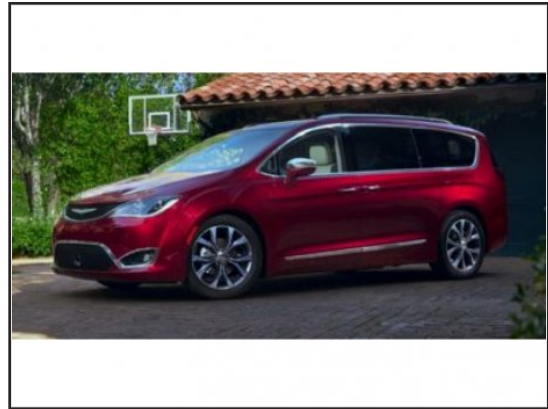

Big Lakes Dodge

5109 41 Street Hwy 2, High Prairie, AB, T0G 1E0

(780) 523-5007

2018 Chrysler Pacifica L

Kilometers: 44,159
Type: Van (Minivan)
Colour: Brilliant Black Cr...
Interior: Black/Alloy
Drivetrain: Front Wheel Drive
Transmission: Automatic (9 Speed)
Engine: 3.6L 6 Cyl.
Stock #: V18184A

\$38,215

FEATURES

- 1 LCD Monitor In The Front
- 17 Wheel Covers
- 2nd And 3rd Row Airbags
- 4-Way Passenger Seat -inc: Manual Recline And Fore/Aft Movement
- 6-Way Driver Seat -inc: Manual Recline
- 71 L Fuel Tank
- 730CCA Maintenance-Free Battery W/Run Down Protection
- Airbag Occupancy Sensor
- Auto Off Projector Beam Halogen Daytime Running Headlamps W/Delay-Off
- Black Door Handles
- Block Heater
- Body-Coloured Front Bumper W/Chrome Bumper Insert
- And more!
- 160 Amp Alternator
- 2 12V DC Power Outlets
- 3.25 Axle Ratio
- 4-Wheel Disc Brakes W/4-Wheel ABS
- 6 Speakers
- 60-40 Folding Split-Bench Front Facing Manual Reclining Tumble Forward.
- ABS And Driveline Traction Control
- Air Filtration
- Analog Appearance
- Aux Audio Input Jack And Radio Data System
- Back-Up Camera
- Black Grille
- Bluetooth Wireless Phone Connectivity
- Body-Coloured Power Heated Side Mirrors W/Manual Folding

COMMENTS: KBB.com Best Family Cars. This Chrysler Pacifica delivers a Regular Unleaded V-6 3.6 L/220 engine powering this Automatic transmission. TRANSMISSION: 9-SPEED AUTOMATIC (STD), QUICK ORDER PACKAGE 27F -inc: Engine: 3.6L Pentastar VVT V6, Transmission: 9-Speed Automatic, ENGINE: 3.6L PENTASTAR VVT V6 (STD).*This Chrysler Pacifica Comes Equipped with These Options *BLACK/ALLOY, CLOTH SEATS W/RAVINE INSERTS, BLACK SEATS, Wheels: 17 x 7.5 Steel, Vinyl Door Trim Insert, Variable Intermittent Wipers, Trip Computer, Transmission w/Oil Cooler, Trailing Arm Rear Suspension w/Coil Springs, Tires: P235/65R17 BSW AS, Tire...