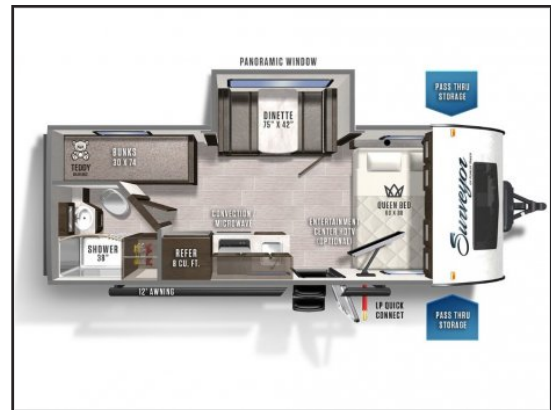

Sunshine Coast Drives

1028 Gibsons Way, Gibsons, BC, V0N 1V7

1 (877) 882-8622

2022 Forest River Surveyor 19BHLE

Type: RV (Travel Trailer)
Colour: White
Interior: Brown
Stock #: TT001040
VIN: 4X4TSVU11NL042717

~~$48,900~~
$43,900

Prices are plus taxes, license, and a documentation fee.
Confirm all details and specifications with the dealer.

1028 Gibsons Way
Gibsons, BC, V0N 1V7

www.sunshinecoastdrives.com
1 (877) 882-8622