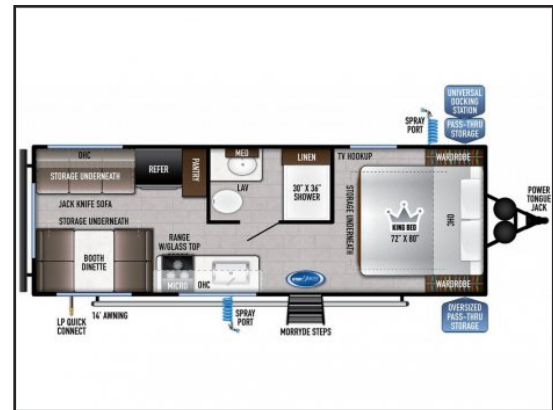

Prairie Sky RV

2127 20th Ave, Coaldale, AB, T1M 1M6

1 (888) 345-7783

2022 Forest River Della Terra 200RD

Type: RV (Travel Trailer)
Colour: Grey
Interior: Tan
Stock #: stk-435451
VIN: 5ZT2DEJB6N9008535

See dealer for pricing details

COMMENTS: SPECIFICATIONS

Hitch Weight:

575 lb.

UVW

5,418 lb.

CCC

2,157 lb.

Exterior Length:

28' 2"

Exterior Height:

10' 10"

Exterior Width:

96"

Fresh Water: ...

Taxes, license, and document/administration fee may apply.
Confirm all details and specifications with the dealer.

2127 20th Ave
Coaldale, AB, T1M 1M6