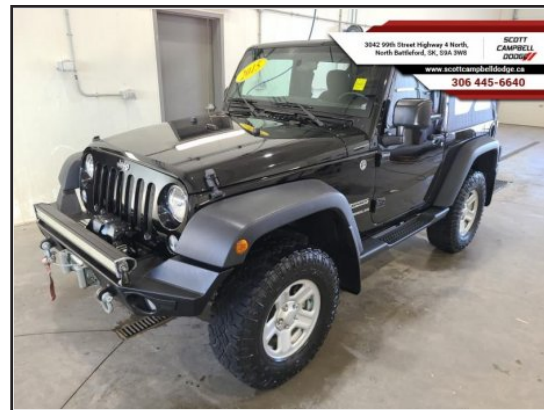

Scott Campbell Dodge

3042 99 St, North Battleford, SK, S9A 3W8

1 (888) 804-0080

2015 Jeep Wrangler Sport

Kilometers: 29,440
Type: SUV (SUV)
Colour: Black
Interior: Black
Drivetrain: Four Wheel Drive
Engine: 3.6L 6 Cyl.
Stock #: J92910A
VIN: 1C4AJWAG9FL500049

\$29,999

FEATURES

- 1000# Maximum Payload
- 2 12V DC Power Outlets
- 2 Skid Plates
- 4-Way Passenger Seat -inc: Manual Recline
- 600CCA Maintenance-Free Battery
- AM/FM Stereo
- Aero-Composite Halogen Daytime Running Headlamps
- Auto Locking Hubs
- Black Door Handles
- Black Manual Side Mirrors W/Manual Folding
- Body-Coloured Grille
- Brake Assist
- Bucket Seats
- Carpet And Rubber Mat
- Clearcoat Paint
- Compass
- Conventional Spare Tire
- 160 Amp Alternator
- 2 Seatback Storage Pockets
- 3.21 Rear Axle Ratio
- 6 Speakers
- 6-Way Driver Seat -inc: Manual Recline
- 70 L Fuel Tank
- Adjustable Steering Wheel
- Airbag Occupancy Sensor
- Analog Appearance
- Auxiliary Audio Input
- Black Fender Flares
- Black Side Windows Trim
- Block Heater
- Brake Actuated Limited Slip Differential
- CD Player
- Carpet Floor Trim
- Cloth Seats
- Conventional Rear Cargo Access

COMMENTS: Low Mileage, Cruise Control, Removable Top, Steering Wheel Audio Controls! The 2015 Jeep Wrangler offers more options and features than ever in a supremely off-road-capable package that's comfortable enough to act as daily transportation too, according to The Car Connection. This 2015 Jeep Wrangler is for sale today. Discover open-air freedom and excitement in the only 4x4 off-road convertible. The 2015 Jeep Wrangler delivers Best-in-Class capability and power together with exceptional style and comfort. This low mileage SUV has just 29,440 kms. It's black in colour . It has an automatic transmission and is powered by a 285HP 3.6L V6 Cylinder Engine. It may have some remaining...