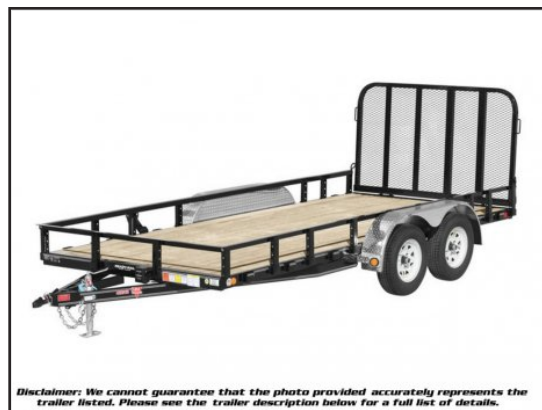

PJ Trailers Canada, Inc.

2022 PJU UL 18' x 83" Tandem Axle Utility

Type: Commercial (Utility)
Stock #: 2631680
Location: Winnipeg, MB

$6,132

COMMENTS: Winnipeg, MB -- Make: PJ Trailersul: 83" Tandem Axle Channel Utility2: BP 2" A-Frame18: 18ft32es: 2 - 3,500# (Dexter) Electric / Springf: Straight Deck with Fold in Gatek: Black Powder Coata: Side Mount ATV Ramps (12ft or Longer)t: Spare Tire MountSTANDARD FEATURES 7,000 G.V.W.R. 3,500 x 2 G.A.W.R. 2" Ball Bulldog Coupler Safety Chains 1 - Bulldog Pipe Mount Swivel Jack (5,000 lb.) 1 - Dexter E- Z lube Idler Axle (3,500 lb.) 4 Leaf Double-eye Spring Suspension 4 - NEW 15" White Spoke Wheels 4 - ST205/75R15 Radial Tires (1,820 lb) Stake Pockets 9" x 33" Treadplate Removable Alum Fenders 4" Channel Frame and Tongue 2 1/2" x 2 1/2" x 3/16" Angle Crossmembers 2" x 2" Removable Side Rail 2" x 2" Top Rail 2" Treated Canadian Spruce Pine Fir Deck 83" Wide Deck Flushmount 6" Oval Lifetime LED Tail Lights Sealed Wire Harness Sand Blasted, Acid Washed, Powder Coated 5 year Dexter Axle Warranty

Taxes, license, and document/administration fee may apply.
Confirm all details and specifications with the dealer.

www.pjcanada.com