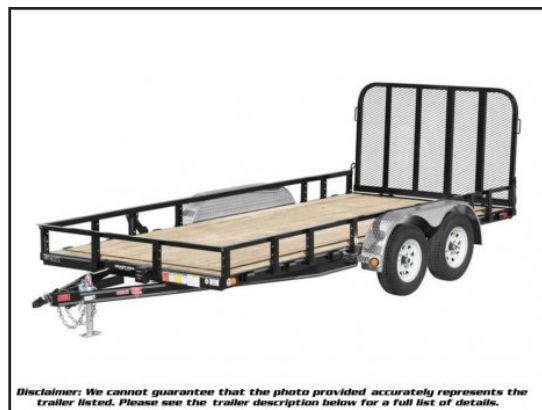

PJ Trailers Canada, Inc.

2022 PJU UL 18' x 83" Tandem Axle Utility

Type: Commercial (Utility)
Stock #: 2631687
Location: Morden, MB

$6,278

COMMENTS: Morden, MB -- Make: PJ Trailersul: 83" Tandem Axle Channel Utility2: BP 2" A-Frame18: 18ft32es: 2 - 3,500# (Dexter) Electric / Springf: Straight Deck with Fold in Gatek: Black Powder Coata: Side Mount ATV Ramps (12ft or Longer)t: Spare Tire MountSTANDARD FEATURES 7,000 G.V.W.R. 3,500 x 2 G.A.W.R. 2" Ball Bulldog Coupler Safety Chains 1 - Bulldog Pipe Mount Swivel Jack (5,000 lb.) 1 - Dexter E- Z lube Idler Axle (3,500 lb.) 4 Leaf Double-eye Spring Suspension 4 - NEW 15" White Spoke Wheels 4 - ST205/75R15 Radial Tires (1,820 lb) Stake Pockets 9" x 33" Treadplate Removable Alum Fenders 4" Channel Frame and Tongue 2 1/2" x 2 1/2" x 3/16" Angle Crossmembers 2" x 2" Removable Side Rail 2" x 2" Top Rail 2" Treated Canadian Spruce Pine Fir Deck 83" Wide Deck Flushmount 6" Oval Lifetime LED Tail Lights Sealed Wire Harness Sand Blasted, Acid Washed, Powder Coated 5 year Dexter Axle Warranty

Taxes, license, and document/administration fee may apply.
Confirm all details and specifications with the dealer.

www.pjcanada.com