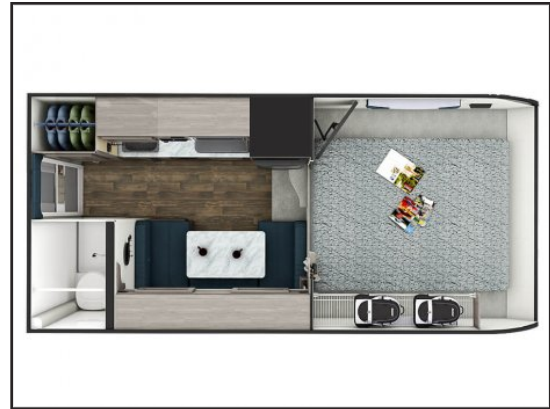

Get-Away RV

33743 King Rd, Abbotsford, BC, V2S 7M9

1 (888) 807-7878

2022 Lance 825

Type: RV (Truck Camper)
LxWxH (ft): 8.5 x 86 x n/a
Weight (lbs): 2,155
Stock #: 2022LANCE825

**See dealer for
pricing details**

FEATURES

- Spare Tire

COMMENTS: PRE-ORDER NOW FOR SPRING 2022

It's no wonder that the 825 is one of our most popular truck campers. Now you can live the dream in a genuine Lance camper with your short bed* Toyota Tundra, Nissan Titan or F-150/1500 series truck.

The thoughtfully designed interior features a practical galley, residential cab over queen-size bed, convertible dinette and spacious wet bath. Just add yourself and a few friends and hit the road.

PHOTOS NOT EXACT UNIT