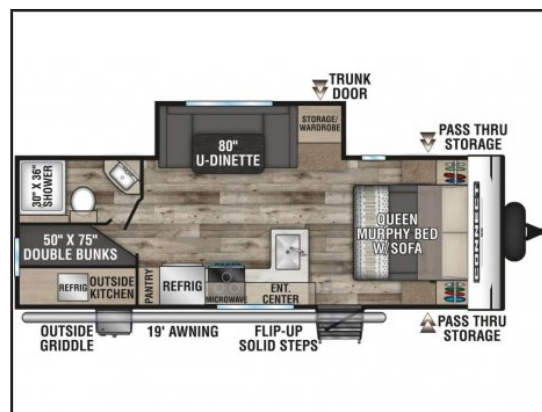

Get-Away RV

33743 King Rd, Abbotsford, BC, V2S 7M9

1 (888) 807-7878

2022 KZ Connect SE 231BHKSE

Type: RV (Travel Trailer)
LxWxH (ft): 27.75 x 8 x n/a
Weight (lbs): 5,830 (GVWR: 7,355)
Tank (gallons): 45 (fresh), 32 (gray), 32 (black)
Stock #: 2022CONNECT231SE

See dealer for pricing details

FEATURES

- Air Conditioning
- Bunk Beds
- Microwave
- Refrigerator
- Spare Tire
- Toilet
- Awning
- Exterior Shower
- Oven
- Shower
- Swamp Cooler
- Water Heater

COMMENTS: PRE-ORDER NOW FOR SPRING 2022

Getting into the action just got easier! The all-new Connect SE is available in several diverse floorplans. Slideouts make SE feel spacious and welcoming. Modeled after Connect but lighter and lower-priced, the SE is nicely outfitted, including:

Drop-in cooktop w/oven & glass cover
Handcrafted solid maple cabinetry
Mortise & tenon cabinet doors
Multi-media sound bar stereo w/Bluetooth, HDMI & USB charge
Lamilux exterior fiberglass w/UVA & UVB resistant gelcoat
Aerodynamic front profile
Tufflex Roof w/20-year warranty
...

Prices are plus taxes, license, and a documentation fee.
Confirm all details and specifications with the dealer.

33743 King Rd
Abbotsford, BC, V2S 7M9

www.getawayrv.com
1 (888) 807-7878