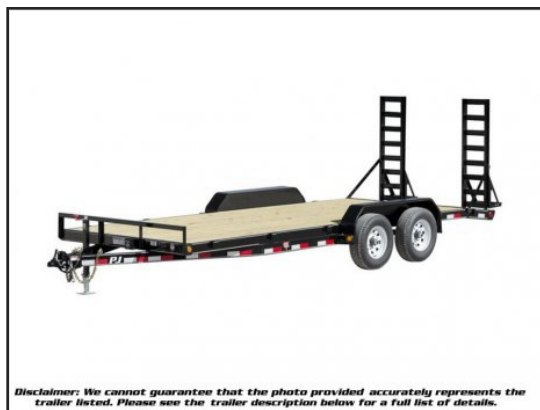

PJ Trailers Canada, Inc.

2022 PJC CE 20' x 5" Channel Equipment

Type: Commercial (Car/Equipment Hauler)
Stock #: 2627812
Location: Winnipeg, MB

\$6,780

COMMENTS: Winnipeg, MB -- Make: PJ Trailers
ce: 5" Channel Equipment
j: BP 2 5/16" Adjustable (14,000 lb.)
20: 20ft
52es: 2 - 5,200# (Dexter) Electric / Spring
a: 2' Dovetail w/ 2 Fold-up Ramps
0: Primer + Black Powder Coat

STANDARD FEATURES

9,990 lb. G.V.W.R.
5,200 lb. x 2 G.A.W.R.
Bumper Pull 2 5/16" Adjustable (14,000 lb.)
Safety Chains
1 - Drop Leg Jack (8,000 lb.)
2 - Dexter E- Z lube Brake Axle (5,200 lb.)
6 Leaf Slipper Spring Suspension
4 - 15" White Spoke Wheels
4 - 225/75R15 Radial Tires
Stake Pockets
Electric Breakaway Kit w/ Charger
9" x 72" Treadplate Removable Steel Fenders
5' Channel Ramps w/ Holder
Dual Bulldog Rear Support Jacks
5" Channel Frame and Tongue
3" Channel Crossmembers 16" on Center
2" Treated Pine Lumber Deck
83" Wide Deck (Except with Drop or Torsion Axles)
DOT Approved Flushmount Lifetime LED Lights...