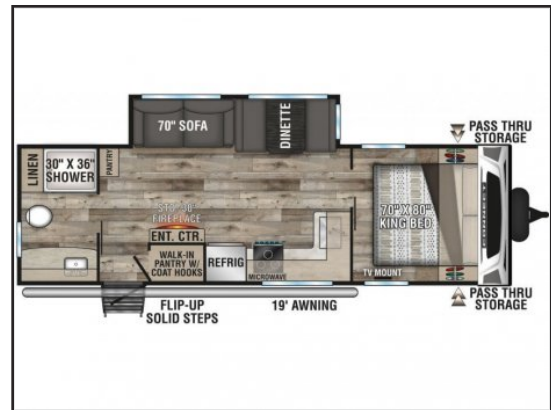

Get-Away RV

33743 King Rd, Abbotsford, BC, V2S 7M9

1 (888) 807-7878

2022 KZ Connect 261RB

Type: RV (Travel Trailer)
LxWxH (ft): 30.67 x n/a x n/a
Weight (lbs): 3,110 (GVWR: 7,345)
Tank (gallons): 45 (fresh), 64 (gray), 32 (black)
Stock #: 2022CONNECT261

~~\$60,895~~
\$56,950

FEATURES

- Swamp Cooler

COMMENTS: Stylish, adventurous and beautiful inside & out! Affordable yet well-appointed, Connect offers creative floorplans. You'll love the gorgeous dcor, entertainment features and high-end fiberglass exterior. Connect is packed with standard features typically available only as options:

Wide doorways
Residential kitchen with pantry
Flush-floor slideouts
King-size bed

The KZ True 2 Warranty is a 2-year hitch-to-bumper limited warranty that's true to its name. The gold standard in RV protection, True 2 provides double the coverage of the industry norm. Plus, our warranty is backed by the craftsmanship and quality we're known for, so you can Go. Camp...