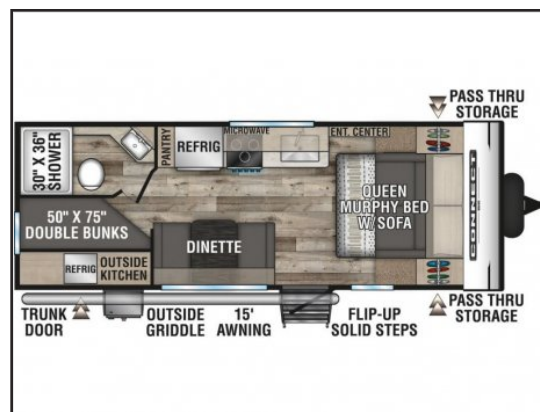

Get-Away RV

33743 King Rd, Abbotsford, BC, V2S 7M9

1 (888) 807-7878

2022 KZ Connect SE 210MBKSE

Type: RV (Travel Trailer)
LxWxH (ft): 24.92 x n/a x n/a
Weight (lbs): 4,520 (GVWR: 6,500)
Tank (gallons): 45 (fresh), 32 (gray), 32 (black)
Stock #: 2022CONNECT210

See dealer for pricing details

FEATURES

- Air Conditioning
- Awning
- Microwave
- Outside Kitchen
- Oven
- Refrigerator
- Shower
- Spare Tire
- Toilet
- Water Heater

COMMENTS: PRE-ORDER NOW FOR SPRING 2022

Getting into the action just got easier! The all-new Connect SE is available in several diverse floorplans. Slideouts make SE feel spacious and welcoming. Modeled after Connect but lighter and lower-priced, the SE is nicely outfitted, including:

- Drop-in cooktop w/oven & glass cover
- Handcrafted solid maple cabinetry
- Mortise & tenon cabinet doors
- Multi-media sound bar stereo w/Bluetooth, HDMI & USB charge
- Lamilux exterior fiberglass w/UVA & UVB resistant gelcoat
- Aerodynamic front profile
- Tufflex Roof w/20-year warranty

...

Prices are plus taxes, license, and a documentation fee.
Confirm all details and specifications with the dealer.

33743 King Rd
Abbotsford, BC, V2S 7M9

www.getawayrv.com
1 (888) 807-7878