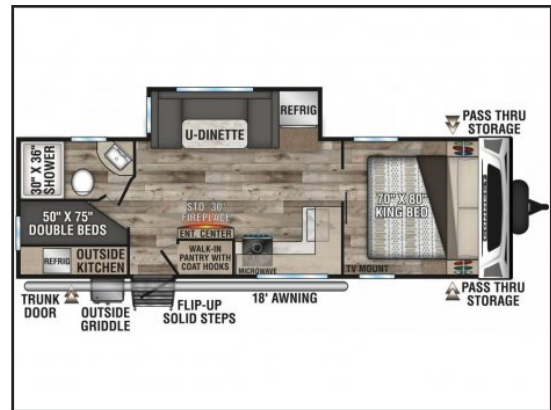

Get-Away RV

33743 King Rd, Abbotsford, BC, V2S 7M9

1 (888) 807-7878

2022 KZ Connect 251BHK

Type: RV (Travel Trailer)
Sleeps: 7
LxWxH (ft): 29.83 x n/a x n/a
Weight (lbs): 5,820 (GVWR: 7,375)
Tank (gallons): 45 (fresh), 64 (gray), 32 (black)
Stock #: 2022CONNECT251

~~$57,695~~

$52,950

COMMENTS: Stylish, adventurous and beautiful inside & out! Affordable yet well-appointed, Connect offers creative floorplans. You'll love the gorgeous decor, entertainment features and high-end fiberglass exterior. Connect is packed with standard features typically available only as options:

Wide doorways
Residential kitchen with pantry
Flush-floor slideouts
King-size bed

The KZ True 2 Warranty is a 2-year hitch-to-bumper limited warranty that's true to its name. The gold standard in RV protection, True 2 provides double the coverage of the industry norm. Plus, our warranty is backed by the craftsmanship and quality we're known for, so you can Go. Camp. Live. Wherever your adventure takes you, know that you're covered in your KZ.

Luxury Edition

Solid Surface Countertops...

Prices are plus taxes, license, and a documentation fee.
Confirm all details and specifications with the dealer.

33743 King Rd
Abbotsford, BC, V2S 7M9

www.getawayrv.com
1 (888) 807-7878