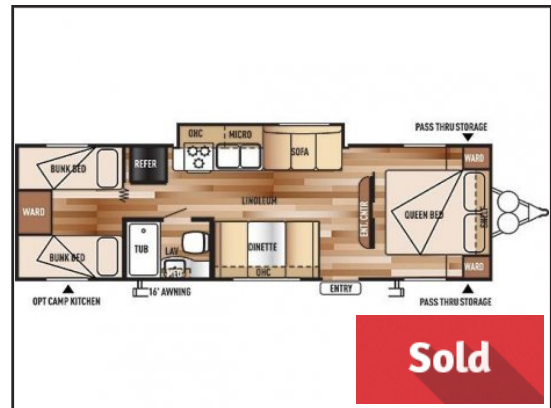

## 2016 Forest River Salem 281QBXL

Type: RV (Travel Trailer)  
Colour: Grey  
Interior: Beige  
Stock #: 1189FLAA  
VIN: 4X4TSMD23GT110165

~~\$24,980~~  
**\$21,900**

### COMMENTS: Specifications:

Sleeps 9

Slides 1

Length 32 ft 6 in

Ext Width 8 ft

Ext Height 10 ft 5 in

Int Height 6 ft 6 in

Hitch Weight 649 lbs

Gross Weight 7649 lbs

Dry Weight 5438 lbs

Cargo Weight 2211 lbs

Fresh Water Capacity 56 gals

Grey Water Capacity 28 gals

Black Water Capacity 30 gals

Taxes, license, and document/administration fee may apply.  
Confirm all details and specifications with the dealer.