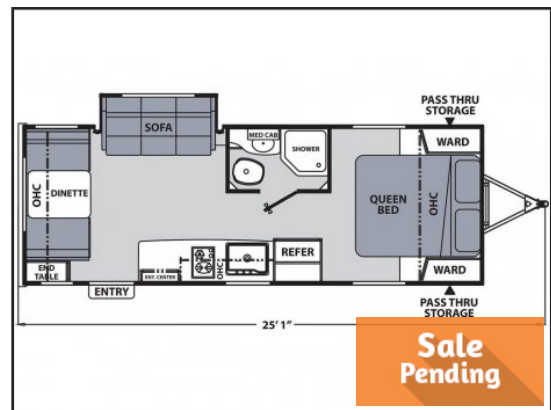

Get-Away RV

33743 King Rd, Abbotsford, BC, V2S 7M9

1 (888) 807-7878

2022 Coachmen Apex Nano 213RDS OFF-GRID/ALL-...

Type: RV (Travel Trailer)
Sleeps: 4
LxWxH (ft): 25.8 x n/a x n/a
Weight (lbs): 3,826 (GVWR: 6,000)
Tank (gallons): 50 (fresh), 35 (gray), 35 (black)
Stock #: 5975

~~\$41,895~~
\$38,950

FEATURES

- Air Conditioning
- Exterior Shower
- Microwave
- Refrigerator
- Shower
- Toilet
- Water Heater

COMMENTS: ARRIVING SEPT 2021!

Our most spacious Nano in the lineup. This floorplan has both a sofa and dinette with great separation to the bedroom. Another dual axle trailer that only weighs 4,000 lb. You have to see this one for yourselves.