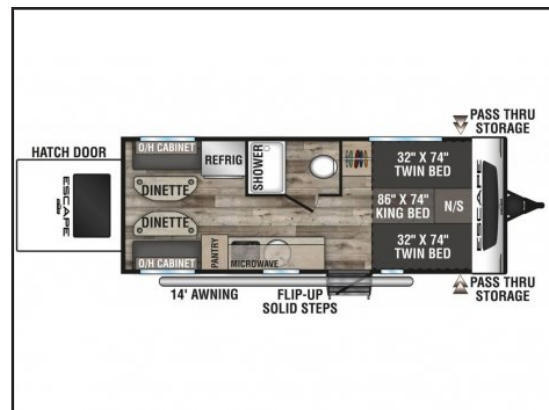

Get-Away RV

33743 King Rd, Abbotsford, BC, V2S 7M9

1 (888) 807-7878

2022 KZ Escape E20 Hatch

Type: RV (Travel Trailer)
Sleeps: 4
LxWxH (ft): 23.67 x 90 x n/a
Weight (lbs): 3,510 (GVWR: 4,400)
Tank (gallons): 20 (fresh), 30 (gray), 30 (black)
Stock #: 2022ESCAPEE20

See dealer for pricing details

FEATURES

- Advantage Package
- Convenience Package
- Off Grid/Off Road Package
- Refrigerator
- Toilet
- Awning
- Microwave
- Oven
- Shower

COMMENTS: PRE-ORDER NOW FOR SPRING 2022

Every once in a while, a new concept revolutionizes the RV industry. The new Escape HATCH by KZ is just that type of notion. The idea is simple, take an affordable ultra-lightweight camper and add a large rear door that opens vertically. It immediately provides easily-accessible King Kong storage, unparalleled fresh air, tons of natural light, and a second overhead covering (under the rear door). So, for the first time, imagine a roughly 20-foot, 3,000-pound camper that actually has the ability to be easily loaded and allows one to store everything from kayaks and bicycles to coolers and lawn chairs. In fact, you can take virtually whatever you want!

The most versatile & innovative trailer on the market offers Open Air Camping: Roll the screen...

Prices are plus taxes, license, and a documentation fee.
Confirm all details and specifications with the dealer.

33743 King Rd
Abbotsford, BC, V2S 7M9

www.getawayrv.com
1 (888) 807-7878