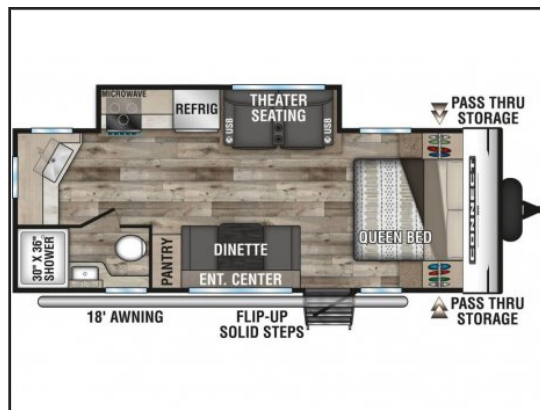

Get-Away RV

33743 King Rd, Abbotsford, BC, V2S 7M9

1 (888) 807-7878

2022 KZ Connect SE 211MKSE

Type: RV (Travel Trailer)
Sleeps: 3
LxWxH (ft): 25.92 x 96 x n/a
Weight (lbs): 4,980 (GVWR: 6,500)
Tank (gallons): 45 (fresh), 32 (gray), 32 (black)
Stock #: 2022CONNECT211SE

See dealer for pricing details

FEATURES

- Air Conditioning
- Awning
- Oven
- Refrigerator
- Shower
- Toilet
- Water Heater

COMMENTS: PRE-ORDER NOW FOR SPRING 2022

Getting into the action just got easier! The all-new Connect SE is available in several diverse floorplans. Slideouts make SE feel spacious and welcoming. Modeled after Connect but lighter and lower-priced, the SE is nicely outfitted, including: