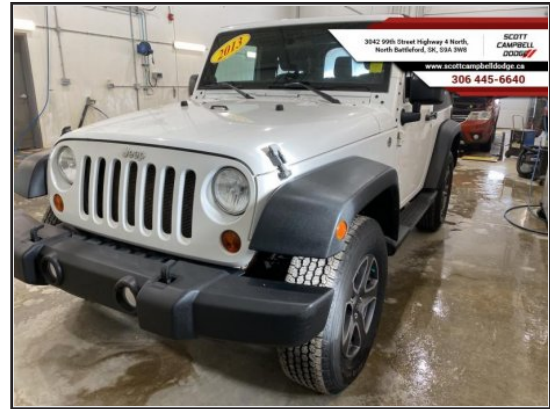

Scott Campbell Dodge

3042 99 St, North Battleford, SK, S9A 3W8

1 (888) 804-0080

2013 Jeep Wrangler Sport

Kilometers: 121,465
Type: SUV (SUV)
Colour: Bright White Clear...
Interior: Black
Drivetrain: Four Wheel Drive
Transmission: Manual (6 Speed)
Engine: 3.6L 6 Cyl.
Stock #: R95722DA
VIN: 1C4AJWAG8DL585513

\$16,999

FEATURES

- (2) Front/(1) Rear Tow Hooks
- 160-amp Alternator
- 3.21 Axle Ratio
- 600-CCA Maintenance Free Battery
- Accent Colour Fender Flares
- Auxiliary Audio Input
- Black Front Bumper
- Body-colour Grille
- CD Player
- Cargo Tie Down Loops
- Cloth Seats
- Conventional Spare Tire
- Cruise Control
- Driver Height Adjustment
- Driver Vanity Mirror
- Dual Note Horn
- Electronic Roll Mitigation
- Engine Block Heater
- Engine Oil Cooler
- **And more!**
- (6) Speakers
- 12V Aux Pwr Outlet
- 200 Km/h Speedometer
- 3.6L V6 Engine -inc: Variable Valve Timing (VVT)
- AM/FM Stereo
- Adjustable Steering Wheel
- Base Interior Accents
- Black Rear Bumper
- Bucket Seats
- Cargo Compartment Floor Mat
- Command-Trac Shift-on-the-fly 4WD System
- Driver & Front Passenger Advanced Multi-stage Frontal Airbags W/occupant.
- Easy-access Passenger Seat
- Engine Immobilizer
- Fixed Long Mast Antenna

COMMENTS: Steering Wheel Audio Control, Fog Lamps, Four-Wheel Drive! In a world of soft-road-only car-based crossovers, the Jeep Wrangler is a tough-as-nails off-road expert, says Car and Driver. This 2013 Jeep Wrangler is for sale today. Leave the road behind and let the adventure begin in this Jeep Wrangler, the ultimate off-roading vehicle. With classic, timeless styling and extreme capability, this SUV appeals to anyone who likes to take their fun off the beaten path. While you can still enjoy the simple pleasures in life, this model also comes with modern technology to enhance comfort and convenience. There's simply nothing in the world quite like the Jeep Wrangler. This SUV has...