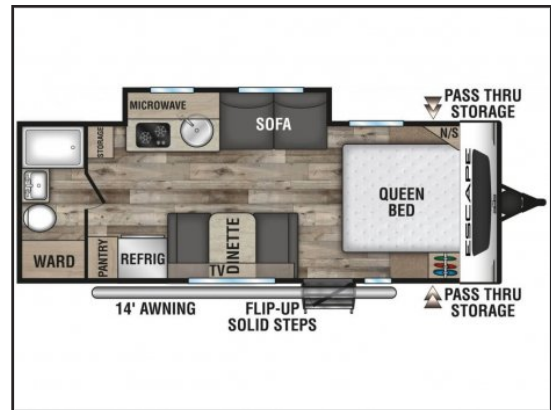

Get-Away RV

33743 King Rd, Abbotsford, BC, V2S 7M9

1 (888) 807-7878

2022 KZ Escape 211RB OFF-GRID/OFF-ROAD PACK...

Type: RV (Travel Trailer)
Sleeps: 4
Weight (lbs): 3,800 (GVWR: 5,000)
Tank (gallons): 20 (fresh), 30 (gray), 30 (black)
Stock #: 2022ESCAPE211

See dealer for pricing details

FEATURES

- Air Conditioning
- Microwave
- Refrigerator
- Spare Tire
- Water Heater
- Awning
- Outside Kitchen
- Shower
- Toilet

COMMENTS: PRE-ORDER NOW FOR SPRING 2022

Built for affordable and economical fun! Escape is packed with standards like 78-inch-high interior, queen bed, flip-up solid entry steps, LED lights and power awning. This unit equipped with the Off grid package Camp Off/Grid: Option our Off/Grid package and get 100W roof-mounted solar panel, 1,000W inverter w/dedicated 110V outlets, solar controller, portable Bluetooth audio player and flashlight, tongue-mounted bike rack, griddle, solar on the side (for additional solar power), aluminum wheels with mud tires, extra ground clearance, electronically-controlled heated holding tanks, and double entry step. And equipped with the off road package.