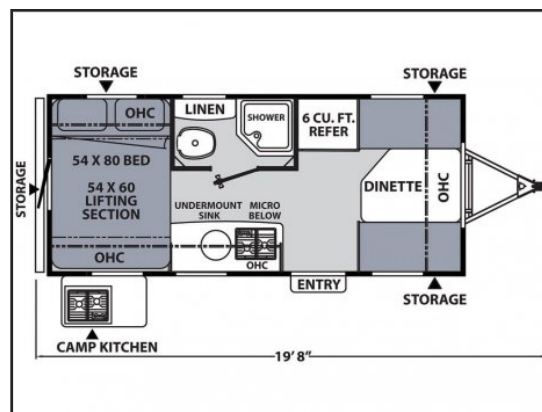

Get-Away RV

33743 King Rd, Abbotsford, BC, V2S 7M9

1 (888) 807-7878

2021 Coachmen Apex Remote 16R HT

Type: RV (Travel Trailer)
LxWxH (ft): 19.57 x n/a x n/a
Weight (lbs): 2,860 (GVWR: 3,800)
Tank (gallons): 50 (fresh), 35 (gray), 35 (black)
Stock #: 2021APEX16R

See dealer for pricing details

FEATURES

- Air Conditioning
- Exterior Shower
- Outside Kitchen
- Shower
- Toilet
- Awning
- Microwave
- Refrigerator
- Spare Tire
- Water Heater

COMMENTS: ARRIVING NOV/DEC 2021!

If you are looking to get out and explore, this is the ideal trailer. Very easy to tow and navigate to get to those tough to reach destinations. Four seat dinette booth up front with a rear access door in the rear for your bikes, kayaks, and other recreational pleasures.

REMOTE PACKAGE

15" All Terrain Tires w/Aluminum Rims
Front Bike Rack
Dual LP Tanks w/Cover
100 Watt Solar Panel w/10 AMP Control Charger
13.5 BTU A/C
12V Heat Pads for Black, Grey and Fresh Water

PHOTOS NOT EXACT UNIT

Prices are plus taxes, license, and a documentation fee.
Confirm all details and specifications with the dealer.

33743 King Rd
Abbotsford, BC, V2S 7M9

www.getawayrv.com
1 (888) 807-7878