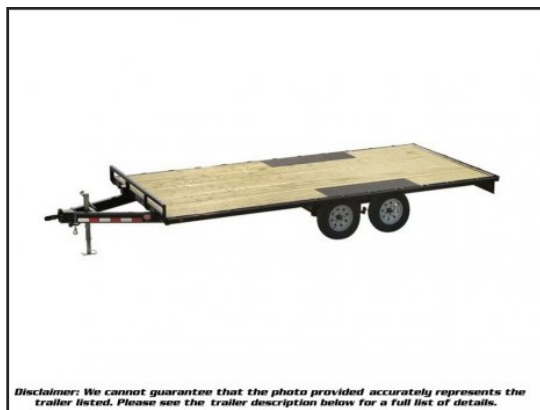

PJ Trailers Canada, Inc.

2021 PJC L6 20' Med. Duty Deckover 6" Channel Tongue & Channel Frame

Type: Commercial (Flat Deck/Deckover)
Stock #: 1353178
Location: Calgary, AB

\$7,946

COMMENTS: Calgary, AB -- Make: PJ Trailers
L6: Med. Duty Deckover 6" Channel Tongue & Channel Frame
BP 2 5/16" Adjustable (14,000 lb.)
20: 20ft
2bs: 2 - 5,200# (Dexter) Electric / Spring
b: 3' Dovetail w/ 2, 16"x60" Foldup Ramps
0: Primer + Black Powder Coat (Texas Only)-ps
00: No Pin Striping
STANDARD FEATURES 9,990 lb.
G.V.W.R. 5,200 lb. x 2 G.A.W.R. Adjustable 2 5/16" Ball Bulldog Coupler Safety Chains 1 - Drop Leg Jack (7,000 lb.) 2 - Dexter E- Z lube Brake Axles (5,200 lb.) 6 Leaf Slipper Spring Suspension 4 - 15" White Spoke Wheels 4 - 225/75R15 Radial Tires Rubrail and Stake Pockets Electric Breakaway Kit w/ Charger DOT Reflective Tape Tool Tray In Tongue 6' Slide in Ramps w/ Holders 6" Channel Tongue 6" Channel Frame Main Frame 3x2" Angle Crossmembers 16" on Center 2" Treated Pine Lumber Deck 101" Wide Deck DOT Approved Flushmount Lifetime LED Lights Sealed Bargman Wire Harness w/ 7-Way RV Plug Sand Blasted, Acid Washed, Powder Coated 5 year Dexter Axle Warranty