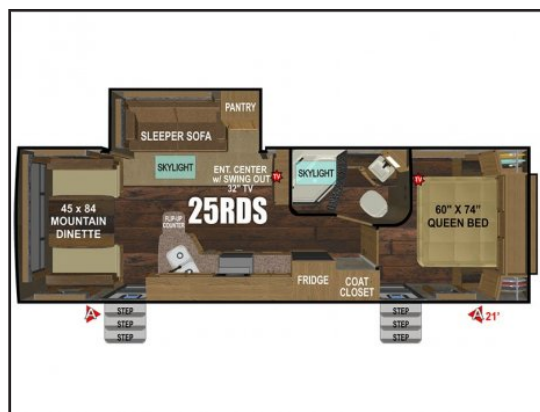

2021 OUTDOORS RV TIMBER RIDGE 25RDS

Type: RV (Travel Trailer)
Interior: CEDAR LODGE
Sleeps: 6
Slideouts: 1
LxWxH (ft): 31.2 x 8 x 11.5
Weight (lbs): 7,560 (GVWR: 9,995)
Tank (gallons): 80 (fresh), 40 (gray), 40 (black)
Stock #: RV5125
VIN: 51255125512551255

COMMENTS: ON ORDER.... MOUNTAIN SERIES... "Climate Designed for Four Seasons Camping! With Timber Ridge, Your Outdoor Journey Awaits! CSA Approved, Mountain Storage System, 16 Inch Goodyear 235/R80 E Range Tires, Livingroom Fireplace, 12V Heat Pad on Fresh Water Tank, Off Grid Solar 170W Panel Pkg, Maxx Air Deluxe Vent Fans in Bedroom, Kitchen & Bathroom; Awning, LED HD TV w/HDMI Bluetooth DVD Sound System, Skylight, Air Conditioner, Shower, Spare Tire, TV Antenna, 12 Volt Triple Charge Station, Slide-Out Overhead Cabinets, Laminated Fiberglass Construction, Roof Mounted Battery Saving Solar Panel, Battery Disconnect, Black Tank Flush, Exterior Shower, Fully Enclosed Heated & Insulated Underbelly, Climate Designed Four Seasons Package for Western Canada and more!" Interior Colour CEDAR LODGE LENGTH 31FT2 Fresh Water Tank 80 GAL Gallons Grey Water Tank 40 GAL Gallons Black Water Tank 40 GAL Gallons CSA...