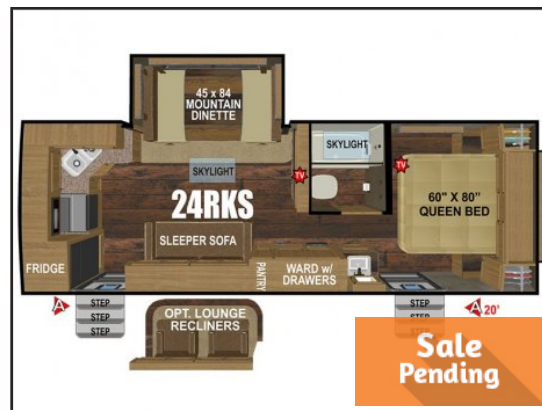

2021 OUTDOORS RV TIMBER RIDGE 24RKS

Type: RV (Travel Trailer)
Interior: CEDAR LODGE
Sleeps: 6
Slideouts: 1
LxWxH (ft): 28.8 x 8 x 11.5
Weight (lbs): 6,840 (GVWR: 9,995)
Tank (gallons): 80 (fresh), 40/40 (gray), 40 (black)
Stock #: RV5119
VIN: 51195119511951195

**See dealer for
pricing details**