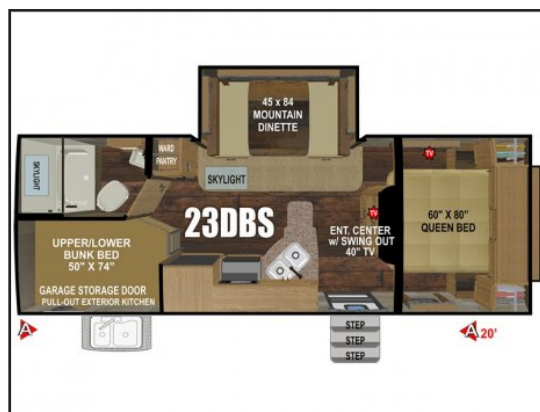

2021 OUTDOORS RV TIMBER RIDGE 23DBS

Type: RV (Travel Trailer)
Interior: WESTERN SADDLE
Sleeps: 8
Slideouts: 1
LxWxH (ft): 27.9 x 8 x 11.5
Weight (lbs): 6,830 (GVWR: 9,995)
Tank (gallons): 80 (fresh), 40 (gray), 40 (black)
Stock #: RV5115
VIN: 51155115511551155

See dealer for pricing details