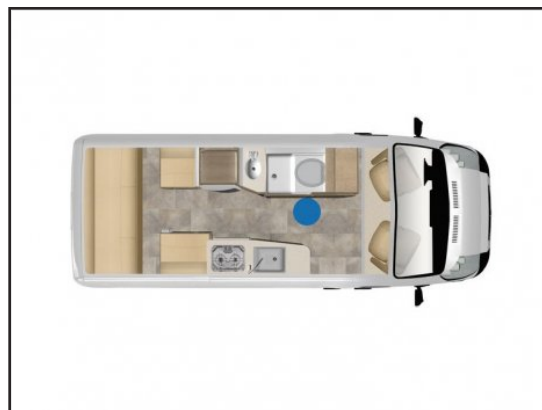

2021 PLEASURE WAY LEXOR TS

Type: RV (Class B Camper Van)
Colour: SILVER
Interior: GRAPHITE
Sleeps: 2
LxWxH (ft): 23 x 8.25 x 9.35
Weight (lbs): 9,350 (GVWR)
Tank (gallons): 29 (fresh), 20 (gray), 12 (black)
Engine: 3.6L 6 Cyl.
Stock #: RV5076
VIN: 50765076507650765

COMMENTS: 2021 LEXOR TS COACH w/ 2020Promaster Chassis 3.6 Penstar V6 Gas Engine with 6 Speed Transmission, Graphite Interior, Blonde Cabinets, 300 Watt Solar Package, Neutral Concrete Corian Counter Tops, Rear Door Roll Up Screen, Side Door Roll Up Screen; Onan 2.8 KW Microlite Generator, 11,000 BTU Roof Air Conditioner, 3 Way 4.9 cu ft Refrigerator, Power Sofa, Multiplex Wiring, Power Awning, LED Smart TV & Blu-Ray Player & Bose Sound Bar, Uconnect 3.0 A/M/FM/BT, Convection Microwave Oven, Rear View Camera, Power Heated Mirrors, 6 Way Adjustable Seat Lumbar, Private Enclosed Bathroom with Shower & Sink, Ultra Leather Seating Surfaces, Driver & Passenger Swivel Seats, Memory Foam Cushions, Media Input Hub, Electric Stability Control, Hitch & Wiring, 2000 Watt Inverter and much more! Product Specs Length 20FT 11 Fuel Type Gas Motor 3.6 Penstar V6 Engine with 6 Speed Transmission, GVWR 9,350 LBS Interior...