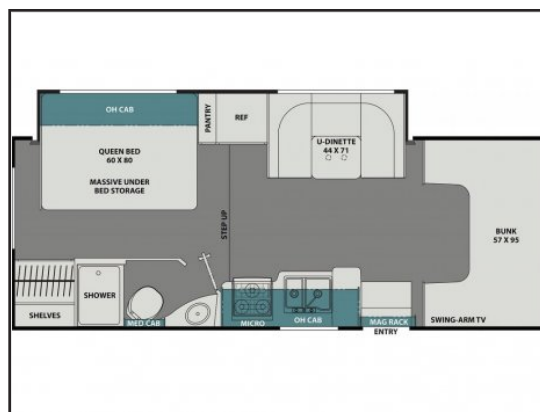

2021 COACHMEN LEPRECHAUN 230FSF

Type: RV (Class C Motorhome)
Interior: HARBOR MIST
Sleeps: 6
Slideouts: 1
LxWxH (ft): 26 x 8.4 x 11
Weight (lbs): 10,800 (GVWR: 12,500)
Tank (gallons): 43 (fresh), 31 (gray), 31 (black)
Transmission: Automatic
Engine: 6.8L 10 Cyl.
Stock #: RV5043
VIN: 50435043504350435

See dealer for pricing details

FEATURES

- Awning
- Refrigerator
- Side View Cameras
- Toilet
- Water Heater
- Microwave
- Shower
- Television
- Trailer Hitch

COMMENTS: ON ORDER... 2021 COACH/ 2020 CHASSIS, Seal Woodgrain, AM/FM Radio, Back Up Camera, Molded Fiberglass Front Wrap, Canadian Compliance FORD ONLY, CD MVSA, Z240 RV Compliance, Side View Cameras, Onan 4.0 Generator, Upgraded Sideview Mirrors, Convection Microwave, 80 Inch Residential Bed Length w/ Upgraded Mattress, 6 Gallon Gas/Electric Water Heater, High Gloss, Running Boards, Convection Oven, Slide Out Awning, Power Awning, 5000 lb Towing Hitch, Slide Out Awning, Recessed 3 Burner Cooktop, Stainless Steel Wheel Liners, Solar Panel Connection Port, LP Quick Connect, Power Patio Awning w/LED Lights, Rear Warehouse Storage, 32 Inch Living Room TV, USB Charging Station, LED Ceiling Lights, Upgraded Cabinetry, Cabover Bunk Ladder, Molded Fiberglass Front Cap w/ No Window, CRV Comfort Ride Package, Rear Air Bags, Stability Control, Dynamic Balanced Driveshaft System, Stabilizer Bars, Running...