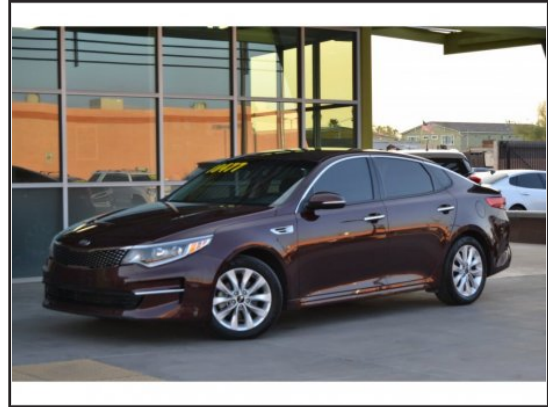

2018 Kia Optima EX

Miles: 17,063
Type: Car (Sedan)
Color: Sangria
Interior: Black
Drivetrain: Front Wheel Drive
Transmission: Automatic (6 Speed)
Engine: 2.4L 4 Cyl.
Stock #: 227663
VIN: 5XXGU4L38JG227663

\$18,477

FEATURES

- Air Conditioning
- Alloy Wheels
- Auxiliary Audio Input
- Brake Assist
- Child Safety Locks
- Cruise Control
- Driver Vanity Mirror
- Heated Mirrors
- Heated Seats
- Intermittent Wipers
- Keyless Entry
- Keyless Start
- Leather Seats
- Mp3 Player
- Passenger Air Bag Sensor
- Passenger Vanity Mirror
- Power Locks
- Power Mirrors
- Power Seats
- Power Steering
- Power Windows
- Radio
- Stability Control
- Steering Wheel Audio Controls
- Traction Control

COMMENTS: Present day Kia is not the brand we used to know, having risen from the bottom ranks of the auto industry and matured into one of the best selling cars of today. Much of the Korean automakers success in the sedan class comes from the Kia Optima model, which came out redesigned in 2010 with sleek styling, spacious interiors, and fuel efficient motors- all with an affordable price tag. This 2018 model is equipped with Bluetooth, navigation, back-up camera, dual climate control, and steering wheel controls. Built with a 2.4L four cylinder, the Optima gets up to 34 MPG highway and seats 5 comfortably.