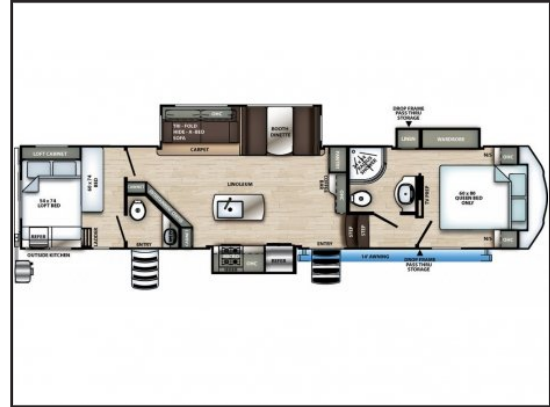

Prairie Sky RV

2127 20th Ave, Coaldale, AB, T1M 1M6

1 (888) 345-7783

2021 Forest River Sierra 3440BH

Type: RV (Fifth Wheel)
Colour: Beige
Interior: Beige
Stock #: stk-411844

See dealer for pricing details

COMMENTS: Sierra C-Class

This floorplan is the perfect blend of entertainment, usability, and sleeping space. Enjoy a modern island kitchen, complete with a coffee bar with a walk-in pantry. A queen mattress with a lofted bed above provides sleeping space for whoever you bring along. With 1.5 bathrooms and dual entry doors, the 3440BH ensures everyone will have their needs taken care of.