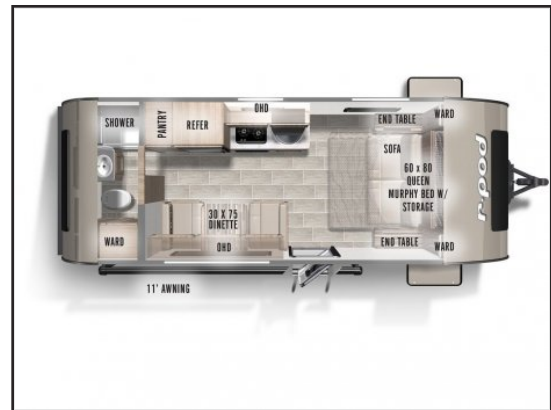

Prairie Sky RV

2127 20th Ave, Coaldale, AB, T1M 1M6

1 (888) 345-7783

2021 Forest River R-Pod 192

Type: RV (Travel Trailer)
Colour: Grey
Interior: Beige
Stock #: stk-411840

See dealer for pricing details

COMMENTS:

True 60 x 80 Queen Murphy bed! One simple latch murphy bed design provides the benefit of a much longer trailer in a 22 layout. Sofa & dinette design gives the feeling of a huge open concept layout in a non-slide out travel trailer. Unique kitchen design with large pantry, 6 cu ft gas/electric refrigerator, tons of storage, central vacuum and natural lighting provided by a massive panoramic door side window makes this model unmatched.