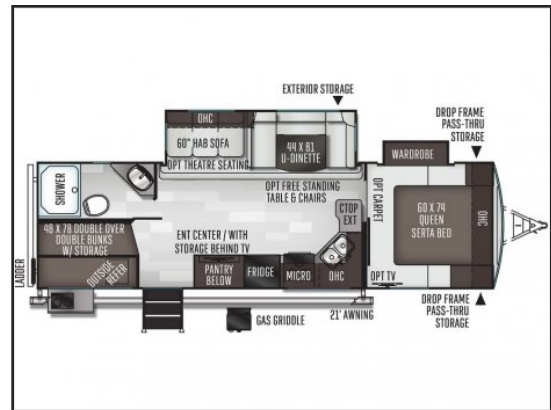

32' 10"

Exterior Height:

11' 2"

Exterior Width:

96"

Fresh Water:

60.00 gal....

Taxes, license, and document/administration fee may apply.
Confirm all details and specifications with the dealer.