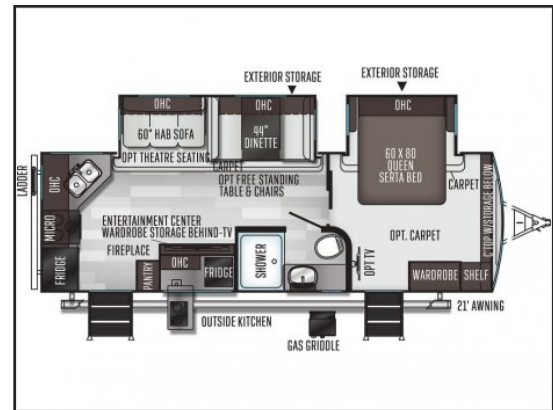

Prairie Sky RV

2127 20th Ave, Coaldale, AB, T1M 1M6

1 (888) 345-7783

2021 Forest River Flagstaff Super Lite

Type: RV (Travel Trailer)
Colour: Beige
Interior: Beige
Stock #: stk-411503

See dealer for pricing details

COMMENTS: SPECIFICATIONS

Hitch Weight:

796 lb.

UVW

6988 lb.

CCC

1808 lb.

Exterior Length:

29' 11"

Exterior Height:

11' 2"

Exterior Width:

96"

Fresh Water:

60.00 gal....

Taxes, license, and document/administration fee may apply.
Confirm all details and specifications with the dealer.