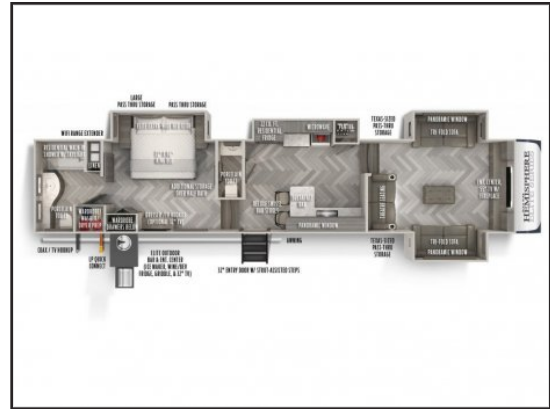

Prairie Sky RV

2127 20th Ave, Coaldale, AB, T1M 1M6

1 (888) 345-7783

2021 Forest River Hemisphere Elite 36FL

Type: RV (Fifth Wheel)
Colour: Beige
Interior: Beige
Stock #: stk-410220

See dealer for pricing details

COMMENTS: SPECIFICATIONS

Hitch Weight:

2120 lb.

UVW

12624 lb.

CCC

2876 lb.

Exterior Length:

42' 6"

Exterior Height:

13' 4"

Exterior Width:

96"

Fresh Water:

48.00 gal....

Taxes, license, and document/administration fee may apply.
Confirm all details and specifications with the dealer.