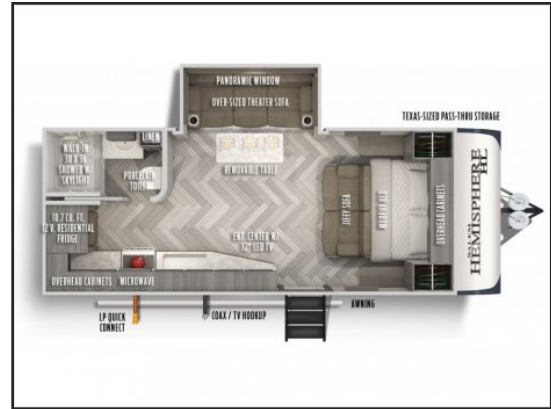

Prairie Sky RV

2127 20th Ave, Coaldale, AB, T1M 1M6

1 (888) 345-7783

2021 Forest River Hemisphere Hyper-Lyte 17RBHL

Type: RV (Travel Trailer)
Colour: Beige
Interior: Beige
Stock #: stk-410203

See dealer for pricing details

COMMENTS: SPECIFICATIONS

Hitch Weight:

545 lb.

UVW

4903 lb.

CCC

2642 lb.

Exterior Length:

23' 3"

Exterior Height:

10' 10"

Exterior Width:

96"

Fresh Water:

49.00 gal....

Taxes, license, and document/administration fee may apply.
Confirm all details and specifications with the dealer.