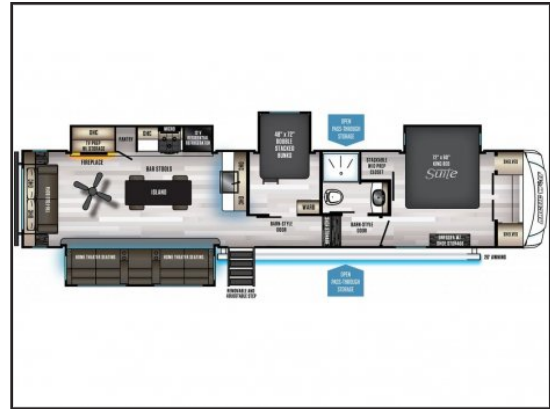

Prairie Sky RV

2127 20th Ave, Coaldale, AB, T1M 1M6

1 (888) 345-7783

2021 Forest River Arctic Wolf 3880 Suite

Type: RV (Fifth Wheel)
Colour: Grey
Interior: Beige
Stock #: stk-410192

**See dealer for
pricing details**

COMMENTS: SPECIFICATIONS

Hitch Weight:

2005 lb.

GVWR:

14005 lb.

UVW

10803 lb.

CCC

3202 lb.

Exterior Length:

43' 1"

Exterior Height:

13' 2"

Exterior Width:

96"...

Taxes, license, and document/administration fee may apply.
Confirm all details and specifications with the dealer.