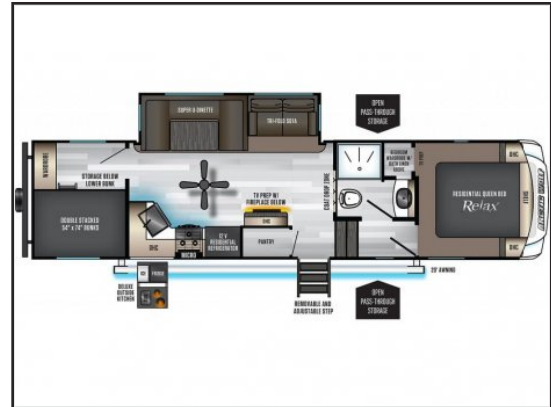

3157 lb.

Exterior Length:

34' 0"

Exterior Height:

12' 11"

Exterior Width:

96"...

Taxes, license, and document/administration fee may apply.
Confirm all details and specifications with the dealer.