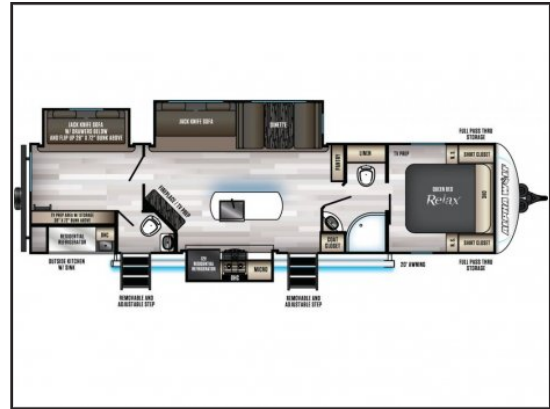

Prairie Sky RV

2127 20th Ave, Coaldale, AB, T1M 1M6

1 (888) 345-7783

2021 Forest River Alpha Wolf 33BH

Type: RV (Travel Trailer)
Colour: Grey
Interior: Beige
Stock #: stk-410184

See dealer for pricing details

COMMENTS: SPECIFICATIONS

Hitch Weight:

925 lb.

GVWR:

11125 lb.

UVW

7928 lb.

CCC

3197 lb.

Exterior Length:

37' 3"

Exterior Height:

11' 2"

Exterior Width:

96" ...

Taxes, license, and document/administration fee may apply.
Confirm all details and specifications with the dealer.