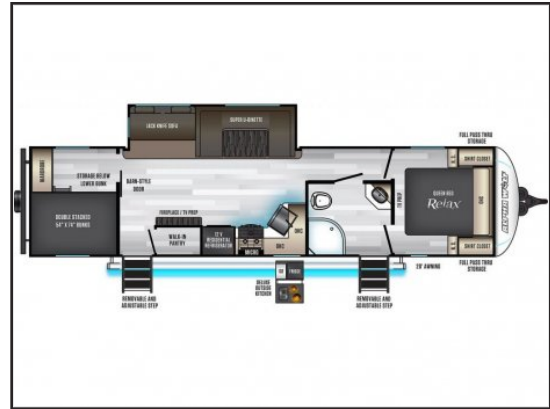

1859 lb.

Exterior Length:

37' 5"

Exterior Height:

11' 2"

Exterior Width:

96" ...

Taxes, license, and document/administration fee may apply.
Confirm all details and specifications with the dealer.