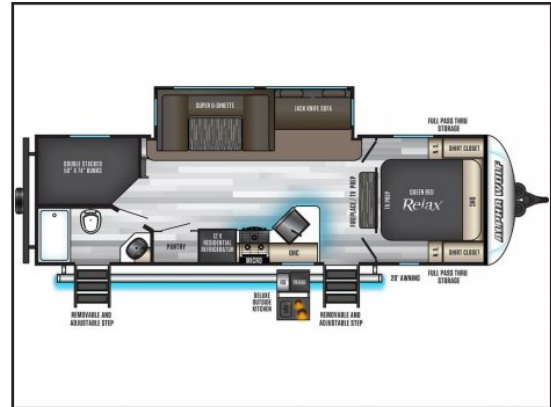

COMMENTS: SPECIFICATIONS

Hitch Weight:

600 lb.

GVWR:

7600 lb.

UVW

5795 lb.

CCC

1805 lb.

Exterior Length:

31' 6"

Exterior Height:

11' 0"

Exterior Width:

96" ...

Taxes, license, and document/administration fee may apply.
Confirm all details and specifications with the dealer.