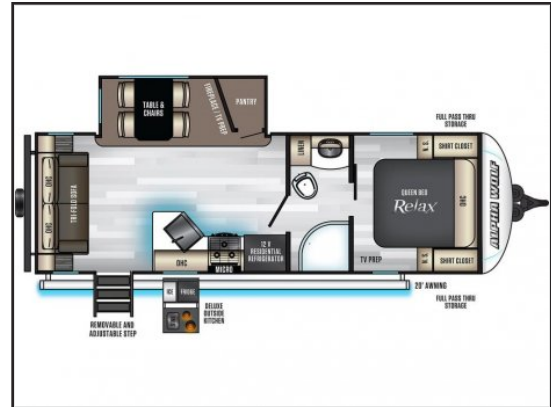

Prairie Sky RV

2127 20th Ave, Coaldale, AB, T1M 1M6

1 (888) 345-7783

2021 Forest River Alpha Wolf 23RD

Type: RV (Travel Trailer)
Colour: Grey
Interior: Beige
Stock #: stk-410178

**See dealer for
pricing details**

2056 lb.

Exterior Length:

29' 4"

Exterior Height:

11' 0"

Exterior Width:

96" ...

Taxes, license, and document/administration fee may apply.
Confirm all details and specifications with the dealer.