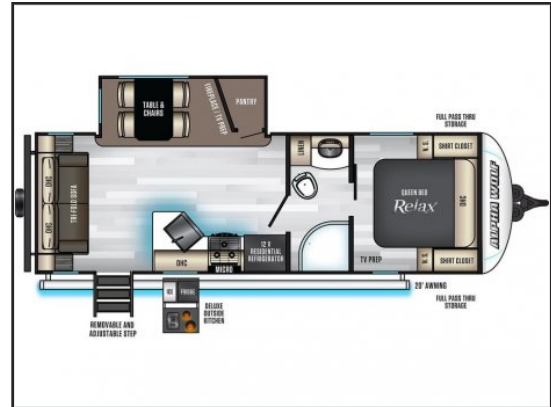

2056 lb.

Exterior Length:

29' 4"

Exterior Height:

11' 0"

Exterior Width:

96" ...

Taxes, license, and document/administration fee may apply.  
Confirm all details and specifications with the dealer.