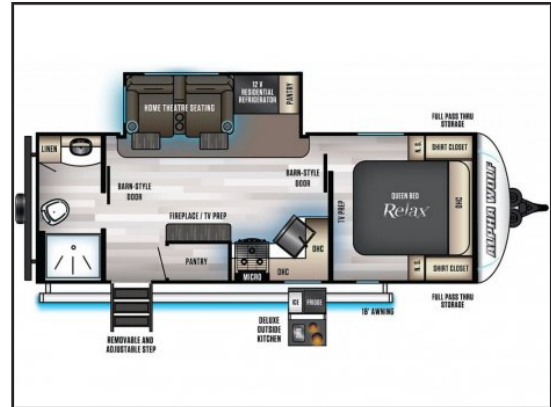

2242 lb.

Exterior Length:

27' 6"

Exterior Height:

11' 0"

Exterior Width:

96" ...

Taxes, license, and document/administration fee may apply.  
Confirm all details and specifications with the dealer.