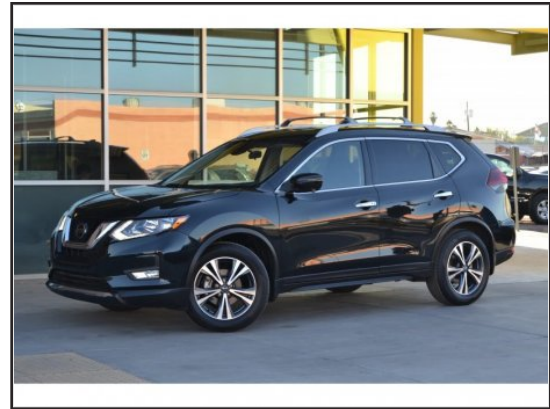

## 2019 Nissan Rogue SV

**Miles:** 2,343  
**Type:** SUV (SUV)  
**Color:** Magnetic Black Pea...  
**Interior:** Charcoal  
**Drivetrain:** Front Wheel Drive  
**Transmission:** Automatic  
**Engine:** 2.5L 4 Cyl.  
**Stock #:** 734623  
**VIN:** 5N1AT2MTXKC734623

**COMMENTS:** The 2019 Rogue SV is Nissan's mid-size SUV that's a little more versatile in terms of "in-town" practicality and fuel mileage than the Murano and comes smaller and more convenient than the Pathfinder and Armada. The model shown here comes equipped with a handy back-up camera, Bluetooth phone connectivity, a USB port for device charging/connecting, navigation, blind spot monitor, heated steering wheel, panoramic moonroof, LKAS, premium sound system, and more! As a matter of fuel efficiency, the Rogue also beats out it's larger Nissan brethren and many competitor models with an EPA rating of 33 MPG on the highway with it's fuel efficient 2.5L four cylinder engine. We have multiple low mileage,...