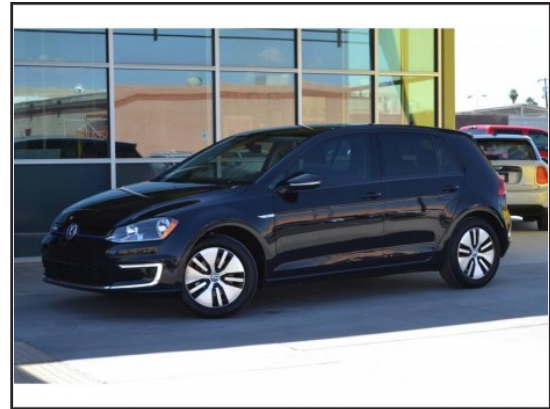

2016 Volkswagen e-Golf SE

Miles: 22,661
Type: Car (Sedan)
Color: Deep Black Pearl
Interior: Black
Drivetrain: Front Wheel Drive
Transmission: Automatic (1 Speed)
Stock #: 901988
VIN: WVVWKP7AU2GW901988

\$12,477

FEATURES

- Air Conditioning
- Auxiliary Audio Input
- Brake Assist
- Child Safety Locks
- Heated Mirrors
- Intermittent Wipers
- Keyless Start
- Multi-Zone A/C
- Passenger Vanity Mirror
- Power Mirrors
- Power Windows
- Stability Control
- Alloy Wheels
- Back-Up Camera
- Cd Player
- Driver Vanity Mirror
- Heated Seats
- Keyless Entry
- Mp3 Player
- Passenger Air Bag Sensor
- Power Locks
- Power Steering
- Radio
- Traction Control

COMMENTS: The 2016 Volkswagen de-Golf SE is an all-new electric car based on the recently redesigned VW Golf hatchback. VW built the four-door e-Golf to be a premium offering in the growing class of compact EVs. This VW This E-Golf comes equipped with a back-up camera, apple carplay/android auto, and bluetooth. The SE package adds 16 inch alloy wheels, leatherette interior and keyless entry/start. Come check out this highly rated electric car today!