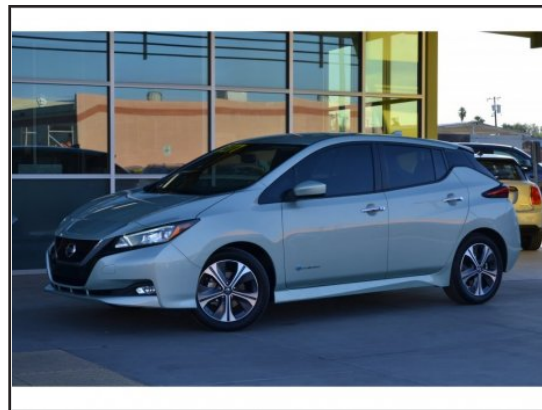

2019 Nissan Leaf SV

Miles: 4,639
Type: Car (Sedan)
Color: Jade Frost Metalli...
Interior: Black
Drivetrain: Front Wheel Drive
Transmission: Automatic (1 Speed)
Stock #: 306147
VIN: 1N4AZ1CP2KC306147

\$23,277

COMMENTS: The Nissan Leaf has won awards for "World Car of the Year" on multiple occasions, becoming the worlds best selling 100% electric car. The 2019 Leaf SV offers features like intelligent touchscreen navigation, blind spot monitor, heated steering wheel, keyless ignition, Apple Carplay/ Android Auto, back-up camera, heated seats, lane keep assist, adaptive cruise control, and even eCall, an emergency call button strategically located in the cabin for maximum safety in any situation. In this spacious quiet Nissan cabin, modern and ample features, complimented by snappy electric torque and acceleration are both eye-catching and useful. No more need to stop for gas, because the range for the Leaf on a single charge is around 150 miles per charge! These make for an amazing daily commute vehicles! Come test drive today, and view our great selection of other electric and hybrid gas saving vehicles at Lesueur Car Co!