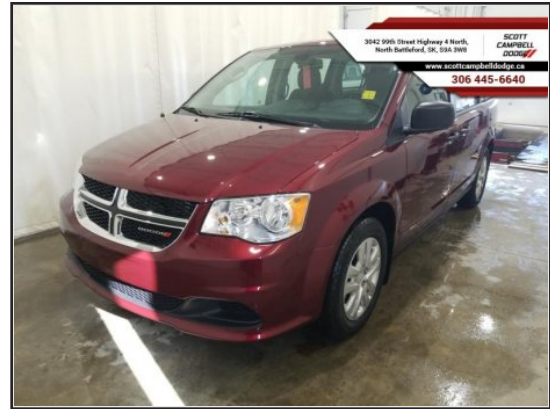

Scott Campbell Dodge

3042 99 St, North Battleford, SK, S9A 3W8

1 (888) 804-0080

2020 Dodge Grand Caravan SE

Type: Van (Minivan)
Colour: Octane Red Pearlco...
Interior: Black/Light Graystone
Drivetrain: Front Wheel Drive
Transmission: Automatic (6 Speed)
Engine: 3.6L 6 Cyl.
Stock #: M68254
VIN: 2C4RDGBG1LR168254

\$35,535

FEATURES

- 1 LCD Monitor In The Front
- 17 Wheel Covers
- 2 Seatback Storage Pockets
- 2nd And 3rd Row Airbags
- 3.16 Axle Ratio
- 4 12V DC Power Outlets
- 4-Way Passenger Seat -inc: Manual Recline And Fore/Aft Movement
- 40GB Hard Drive W/28GB Available
- 6.5 Touchscreen Display
- ABS And Driveline Traction Control
- AM/FM Stereo W/Seek-Scan
- Aero-Composite Halogen Daytime Running Headlamps W/Delay-Off
- Analog Display
- Auxiliary Rear Heater And Headliner/Pillar Ducts
- **And more!**
- 160 Amp Alternator
- 2 Door Curb/Courtesy
- 20 Gal. Fuel Tank
- 2nd Row Bench W/Rear Stow 'N Go 60/40
- 4-Way Driver Seat -inc: Manual Recline And Fore/Aft Movement
- 4-Wheel Disc Brakes W/4-Wheel ABS
- 6 Speakers
- 730CCA Maintenance-Free Battery W/Run Down Protection
- AUTOSTICK Sequential Shift Control And Oil Cooler
- Air Filtration
- Airbag Occupancy Sensor
- Audio Jack Input For Mobile Devices
- Black Power Heated Side Mirrors W/Manual Folding

COMMENTS: Uconnect, Bluetooth! At Dodge, we are making sure to keep our focus on what is important - on our family, friends and loyal customers. That's why we've introduced the Dodge Drive Forward Program. Practicality reigns supreme in this Dodge Grand Caravan. With unbeatable value, this Grand Caravan offers a lot of options, versatility, and functionality at a phenomenal price. If you need a reliable, practical, and fuel efficient family hauler, then this Dodge Grand Caravan is your best bet. A real value for families, don't miss out on this amazing minivan. This octane red pearl coat van has a 6 speed auto transmission and is powered by a 283HP 3.6L V6 Cylinder Engine. Our Grand Caravan's trim level is..