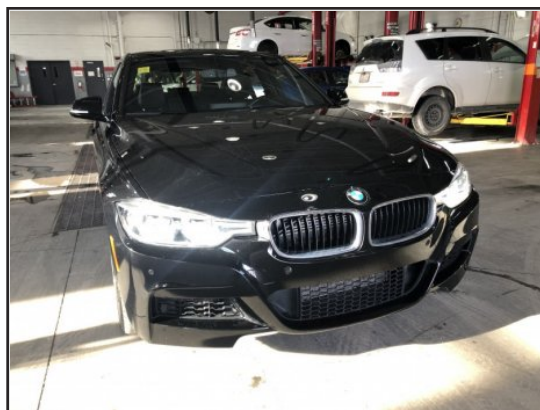

# Platinum Mitsubishi

2720 Barlow Trail NE, Calgary, AB, T1Y 1A1

(403) 233-4702

## 2016 BMW 3 Series 340i xDrive

**Kilometers:** 42,130  
**Type:** Car (Sedan)  
**Colour:** Black  
**Interior:** Black  
**Drivetrain:** All Wheel Drive  
**Transmission:** Automatic  
**Engine:** 3.0L 6 Cyl.  
**Stock #:** 7346A  
**VIN:** WBA8B7C53GK368410

**WARRANTY:** See dealer for details.

**COMMENTS:** This 2016 BMW 340xi is the top of the line trim level loaded with power and luxury features, including the additional M-Sport package and M-Sport brakes. Low kilometers and kept in really nice condition inside and out. Alberta vehicle that was just traded in with only one previous owner and has a completely accident free history with the full Carfax vehicle history report available. Plus we've given this 340xi a full detailing, fresh oil change and servicing, & put it through a complete AMVIC mechanical fitness inspection to ensure everything is working perfectly!

3.0L Turbo-Charged engine that produces 320 HP & 330 lb/ft of TQ, the first year it had the upgrade over the previous 335xi. Comes included with speed-sensitive power steering, welcome lighting and front and rear reading lights, Xenon headlights with LED corona rings, auto-dimming rearview mirror, sunroof, Dakota leather seats, upgraded...