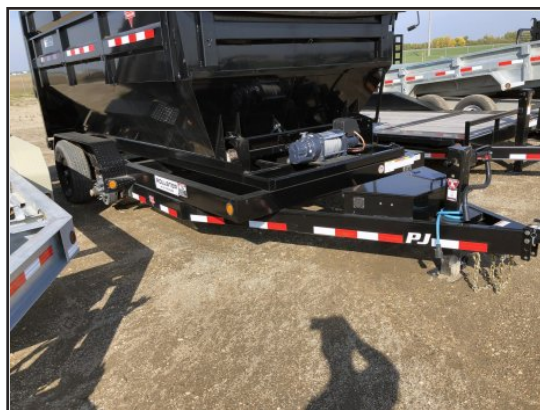

PJ Trailers Canada, Inc.

2019 PJG LY 14' Rollster Roll off Dump

Type: Commercial (Flat Deck/Deckover)
Stock #: 1296618
Location: Morden, MB

~~\$12,493~~
\$12,001

COMMENTS: Morden, MB -- Make: PJ Trailers
Rollster Roll Off Dump: BP 2 5/16" Adjustable (14,000 lb.)
14: 14ft72bs: 2 - 7,000# (Dexter) Electric / Springs:
Straight Deck
0: Primer + Black Powder Coat (Texas Only)
0: Cold Weather Wiring Harness (7-Way RV)
5: Solar Battery Charger
x: Bulldog 2-Speed Jacks (12,000 lb.)
-cwb1: Upgrade to Black Spoke Wheels
STANDARD FEATURES
25,000 lb. G.V.W.R.
10,000 lb. x 2 G.A.W.R. Gooseneck
2 5/16" Ball Bulldog Coupler
25,000 lb Safety Chains
2 - Drop Leg Jacks (10,000 lb.)
2 - Dexter Oil Bath Brake Axles (10,000 lb.)
5 Leaf Slipper Spring Suspension
8 Dual Wheels, 16" Grey, 8 on 6.5" Bolt Pattern
8 - 16" 235/80R16 Radial Tires (3,090 lb)
Interstate (TM) Deep Cycle Battery
110V Integrated Trickle Charger
Self Contained Hydraulic Unit
Rubrail and Stake Pockets
Electric Breakaway Kit w/ Charger
DOT Reflective Tape
Monster Steps on Both Sides
Lockable Front Toolbox w/ Chain Holder
10' Hydraulic Dovetail
12" x 19 lb. I-Beam Main Frame, Riser and Neck
Frame Bridge Standard on 30' and up.
2 x 6 x 1/8" Square Tubing
Outer Deck Frame
3" Channel Crossmembers
16" on Center
2" Treated Pine Lumber Deck
102" Wide Deck
DOT Approved Flushmount Lifetime LED Lights
Amber Side Turn Flashers
Sealed Bargman Wire Harness w/ 7-Way RV Plug
Sand Blasted, Acid Washed, Powder Coated
5" x 7 1/2" West Craft Hyd. Cylinder
5 year Dexter Axle Warranty