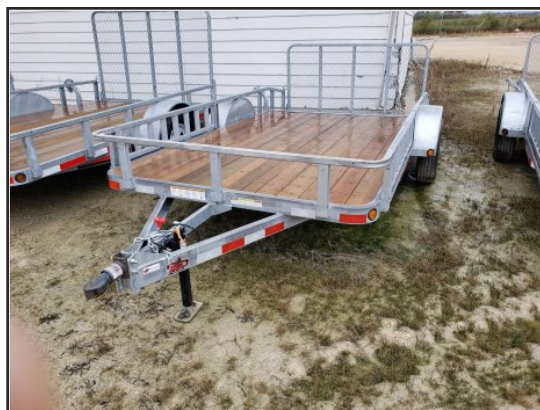

PJ Trailers Canada, Inc.

2019 EDU EDU 77" x 12' Single Axle Utility Galv.

Type: Commercial (Utility)
Stock #: 7000067
Location: Morden, MB

\$3,448

COMMENTS: Morden, MB -- Make: ED Trailers 77" x 12' Single Axle Utility 2" Adj. Coupler 1 - 3,500# Axle Idler / Torsion 2 ft. Diamond Plate Dovetail w/ 3ft. Fold-up Gate Galvanized License Plate Light LED Lights Mount Only for Spare Tire Side Mount ATV Ramps Cold weather wiring harness (sa77125121229) STANDARD FEATURES (SA60) Single Axle 60" Wide 2,990 G.V.W.R. 3,500 x 1 G.A.W.R. 2" Adj. Ball Ram Coupler Safety Chains 1 - Pipe Mount Swivel Jack (3,000 lb.) 1 - Dexter E-Z Lube Idler Axle (3500 lb.) 4 Leaf Double-eye Spring Suspension 2 - NEW 15" White Spoke Wheels 2 - 205/75R15 Radial Tires 9" x 33" Removable Fenders 4" Channel Frame & Tongue 2 1/2" x 2 1/2" x 3/16" Angle Crossmembers 1 1/2" x 1 1/2" Square tubing Removable Side Rail 2" Treated Pine Lumber Deck 60" Wide Deck DOT Approved Flushmount Lights Sealed Wire Harness (SA77) Single Axle 77" Wide 2,990 G.V.W.R. 3,500 x 1 G.A.W.R. 2" Adj. Ball Ram Coupler Safety Chains 1 - Pipe Mount Swivel Jack (3,000 lb.) 1 - Dexter E-Z Lube Idler Axle (3500 lb.) 4 Leaf Double-eye Spring Suspension 2 - NEW 15" White Spoke Wheels 2 - 205/75R15 Radial Tires 9" x 33" Removable Fenders 4" Channel Frame & Tongue 2 1/2" x 2 1/2" x 3/16" Angle Crossmembers Removable Side Rail 1 1/2" x 1 1/2" Square Tubing Top Rail 2" Treated Pine Lumber Deck 77" Wide Deck DOT Approved Flushmount Lights Sealed Wire Harness (SA83) Single Axle 83" Wide 2,990 G.V.W.R. 3,500 x 1 G.A.W.R. 2" adj. Ball Ram Coupler Safety...