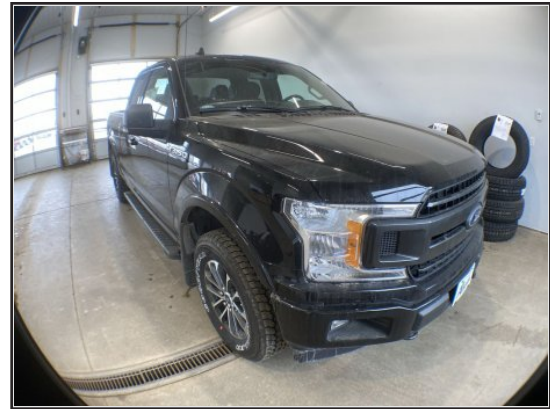

Aspen Ford

4402 42 St, Stettler, AB, T0C 2L0

(403) 742-4477

2019 Ford F-150 XLT

Type: Truck (Extended Cab)
Colour: Agate Black
Interior: Black
Drivetrain: Four Wheel Drive
Transmission: Automatic (10 Speed)
Engine: 3.5L Turbo 6 Cyl.
Stock #: 8626
VIN: 1FTFX1E47KKF05404

~~\$56,299~~
\$40,749

FEATURES

- 136.3 L Fuel Tank
- 200 Amp Alternator
- 4-Way Driver Seat -inc: Manual Recline And Fore/Aft Movement
- 60-40 Folding Split-Bench Front Facing Fold-Up Cushion Rear Seat
- Adjustable Steering Wheel
- Airbag Occupancy Sensor
- Analog Display
- Auto Locking Hubs
- Auxiliary Audio Input
- Black Door Handles
- Block Heater
- Bluetooth Connection
- Brake Assist
- Cargo Lamp W/High Mount Stop Light
- Chrome Rear Step Bumper
- Cloth Seats
- **And more!**
- 2 Seatback Storage Pockets
- 3 12V DC Power Outlets
- 4-Way Passenger Seat -inc: Manual Recline And Fore/Aft Movement
- 70-Amp/Hr 610CCA Maintenance-Free Battery W/Run Down Protection
- Air Conditioning
- Aluminum Panels
- Audio Volume Limiter
- Automatic Headlights
- Back-Up Camera
- Black Side Windows Trim And Black Front Windshield Trim
- Cabback Insulator And Chrome Interior Accents
- Chrome Grille
- Clearcoat Paint
- Compass

COMMENTS: The 2019 F-150 is everything it's hyped up to be and more. The bold look begins with a muscular new front grille, and carries through to an embossed tailgate. This F-150 has sharp handling on all types of terrain and is backed by powerful engine choices with standardized Auto Start/Stop technology to ensure great fuel efficiency. The F-150 has a strong, sturdy chassis and is one step ahead of the game when it comes to helping you get things done. Standard features may include air conditioning, reverse camera, cruise control, power locks/windows/mirrors, fog lamps, and remote keyless entry. The SYNC AM/FM Stereo is equipped with satellite radio, and USB/Bluetooth...