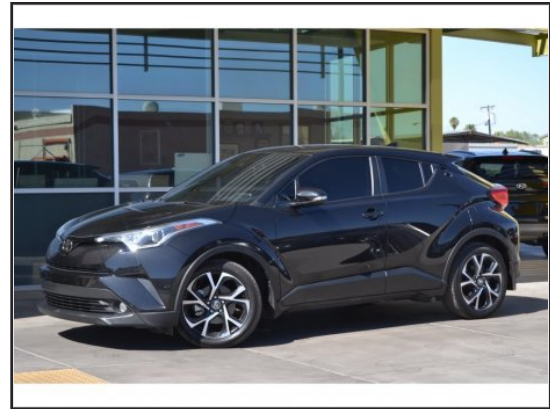

## 2018 Toyota C-HR XLE

**Miles:** 16,052  
**Type:** SUV (SUV)  
**Color:** Black Sand Pearl  
**Interior:** Black  
**Drivetrain:** Front Wheel Drive  
**Transmission:** Automatic  
**Engine:** 2.0L 4 Cyl.  
**Stock #:** 001966  
**VIN:** NMTKHMBX3JR001966

~~\$19,177~~  
**\$18,797**

**COMMENTS:** All new in 2018 the Toyota C-HR is smaller and more affordable than the Rav4. The C-HR was originally going to be a part of Toyota's Scion brand so you can see where it gets its sporty styling from! Well equipped with a back-up camera, blind spot monitor, adaptive cruise control and bluetooth, this 2018 C-HR is something you'll look forward to being in. Come check it out today!