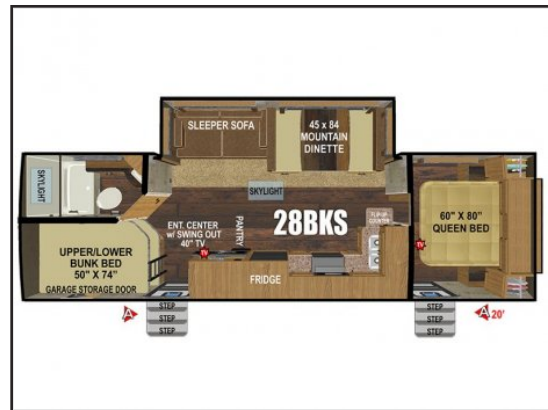

## 2020 Outdoors Rv Timber Ridge 28BKS

**Type:** RV (Travel Trailer)  
**Colour:** WHITE  
**Interior:** CEDAR LODGE  
**Sleeps:** 10  
**Slideouts:** 1  
**LxWxH (ft):** 32.8 x 8 x 11.5  
**Weight (lbs):** 7,975 (GVWR: 9,995)  
**Tank (gallons):** 80 (fresh), 40/40 (gray), 40 (black)  
**Stock #:** RV5066  
**VIN:** 50665066506650665

**COMMENTS:** ON ORDER.... "Climate Designed for Four Seasons Camping! With Timber Ridge, Your Outdoor Journey Awaits! Mountain Series, CSA Approved, Mountain Storage System, 16 inch 235/R80 E Range Tires, 12V Heat Pad on Fresh Water Tank, Off Grid Solar 170W Panel Pkg, Maxx Air Deluxe Vent Fans in Bedroom & Bathroom; Stabilizer Jacks, Awning, LED HD TV w/HDMI Bluetooth DVD Sound System, Skylight, Air Conditioner, Shower, Spare Tire, TV Antenna, 12 Volt Triple Charge Station, Slide-Out Overhead Cabinets, Laminated Fiberglass Construction, Battery Disconnect, Black Tank Flush, Exterior Shower, Fully Enclosed Heated & Insulated Underbelly, Climate Designed Four Seasons Package for Western Canada and more!" Product Specs Length 32FT8 GVWR 9995 LBS Dry Weight 7975 LBS Interior Colour CEDAR LODGE Sleeps 10 Number of Slides 1 Fresh Water Tank 80 GAL Gallons Grey Water Tank 40/40 GAL Gallons Black Water Tank 40 GAL Gallons CSA...